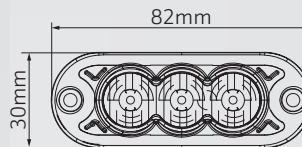

R65
APPROVED

R10
APPROVED

2 YEAR
WARRANTY

IP69K
INGRESS
PROTECTION

MAIN FEATURES

- Multi-voltage (10-30V)
- IP69K ingress protection
- Single flash meets R65 approval
- 11mm low-profile design
- Manufactured with 3W amber LEDs
- Supplied with 3M self-adhesive gasket
- Available in 3, 4 and 6 LED models
- -30°C to +50°C extreme temperature reliability