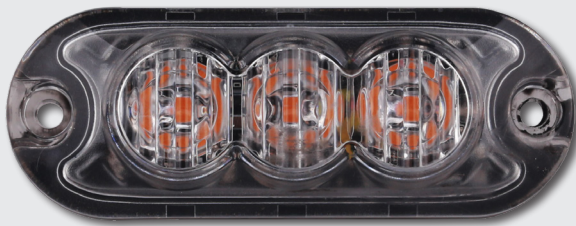

KLED

NEW IP69K AMBER LED WARNING MODULE RANGE

www.lapelec.co.uk

+44 (0)121 386 7377

NEW FOR
2021

INTRODUCING KLED, THE NEW AMBER LED WARNING LIGHT RANGE FROM LAP ELECTRICAL.

Available in 3, 4 and 6 LED models,
the new KLED range is IP69K ingress
protected and ECE R65 approved.

R65
APPROVED

R10
APPROVED

2 YEAR
WARRANTY

IP69K
INGRESS
PROTECTION

MAIN FEATURES

- Multi-voltage (10-30V)
- IP69K ingress protection
- Single flash meets R65 approval
- 11mm low-profile design
- Manufactured with 3W amber LEDs
- Supplied with 3M self-adhesive gasket
- Available in 3, 4 and 6 LED models
- -30°C to +50°C extreme temperature reliability