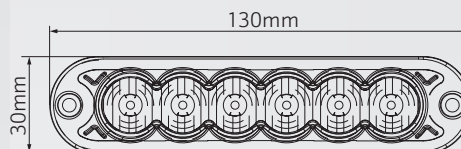

R65
APPROVED

R10
APPROVED

2 YEAR
WARRANTY

IP69K
INGRESS
PROTECTION

MAIN FEATURES

- Multi-voltage (10-30V)
- IP69K ingress protection
- Single flash meets R65 approval
- 11mm low-profile design
- Manufactured with 3W amber LEDs
- Supplied with 3M self-adhesive gasket
- Available in 3, 4 and 6 LED models
- -30°C to +50°C extreme temperature reliability