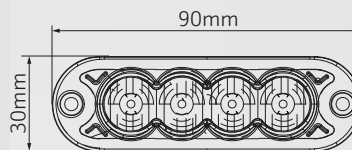

R65
APPROVED

R10
APPROVED

2 YEAR
WARRANTY

IP69K
INGRESS
PROTECTION

MAIN FEATURES

- Multi-voltage (10-30V)
- IP69K ingress protection
- Single flash meets R65 approval
- 11mm low-profile design
- Manufactured with 3W amber LEDs
- Supplied with 3M self-adhesive gasket
- Available in 3, 4 and 6 LED models
- -30°C to +50°C extreme temperature reliability